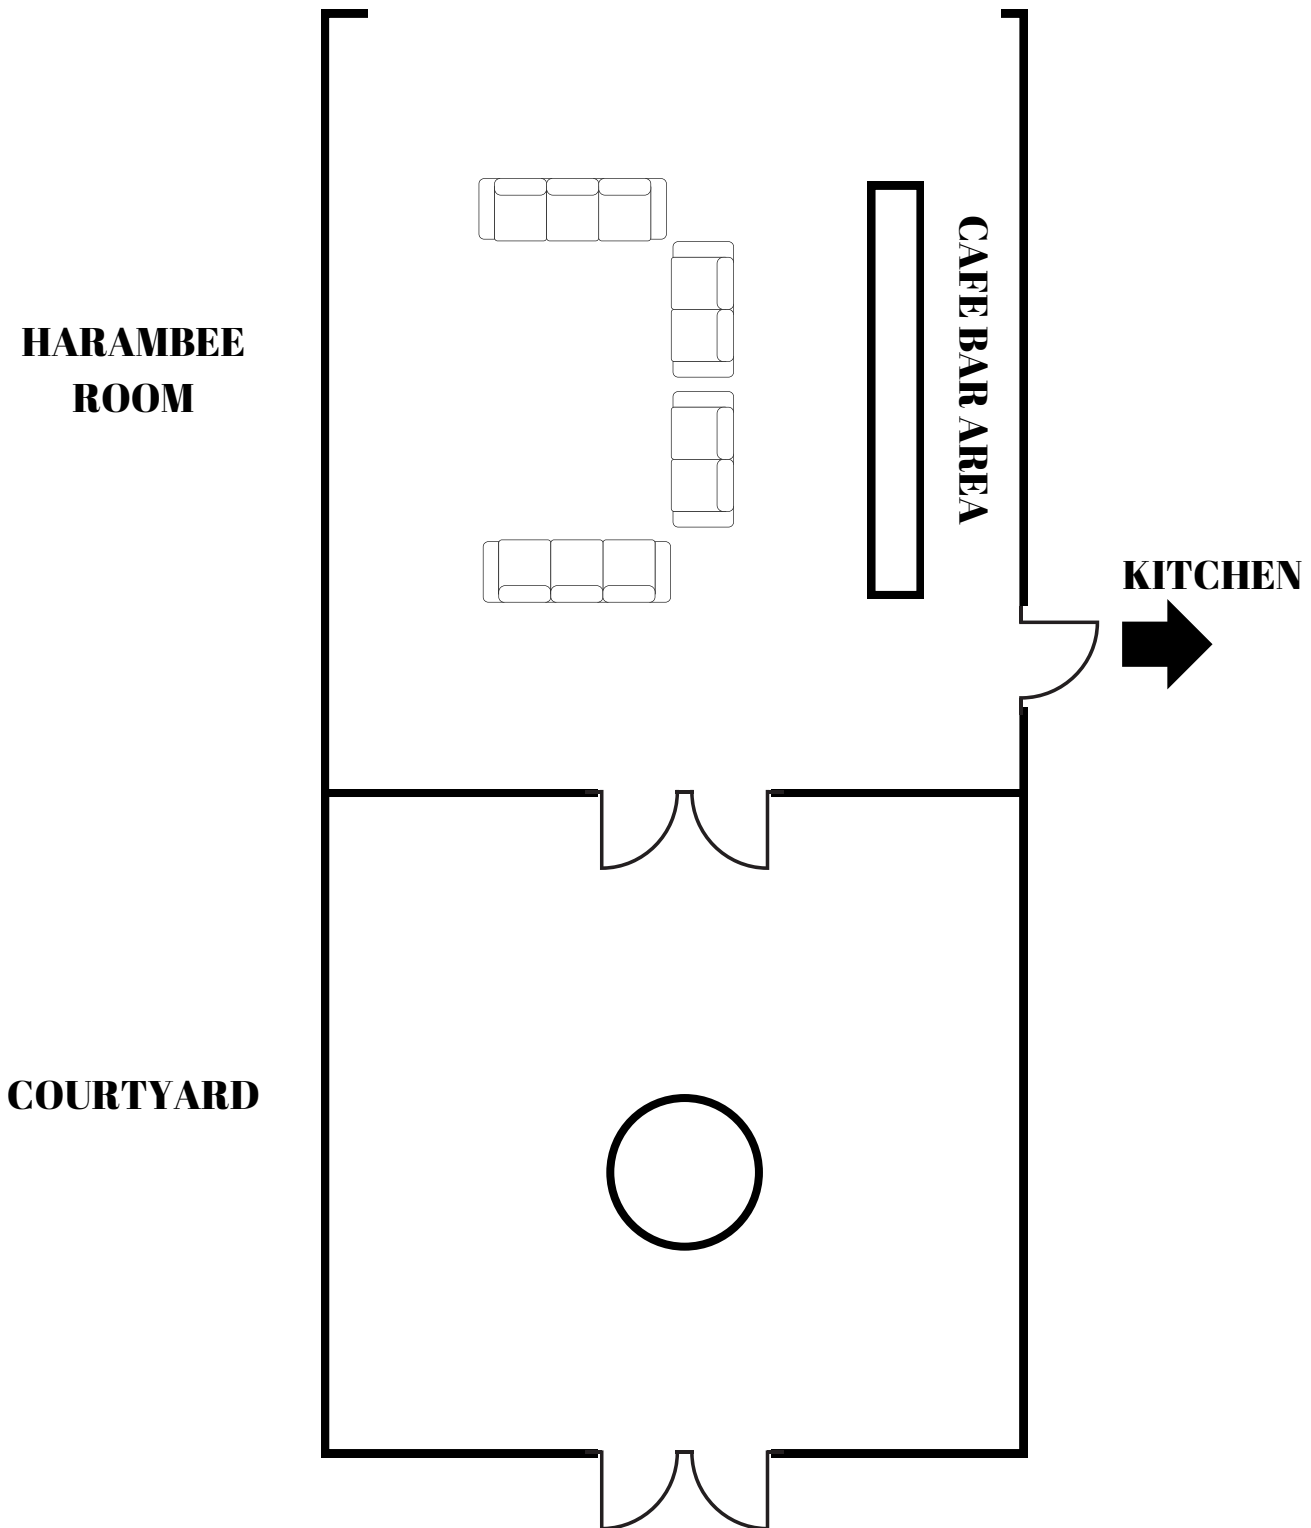

ST AGNES OUR LADY OF FATIMA
HARAMBEE ROOM & COURTYARD

BATHROOMS

HARAMBEE FACTS

- 1300 sq. ft. Lounge
- 50 capacity
- Café Bar area with stools
- Kitchen Access
- Courtyard access (smoking permitted)

CONTACT US